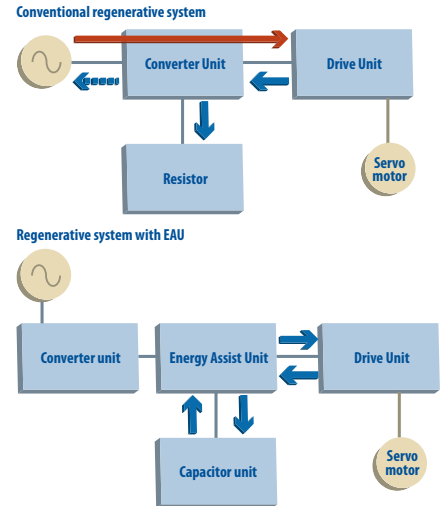

Fully compatible to all MR-J4 servo systems from Mitsubishi Electric

Energy Assist Unit

The energy and cost saving unit

Capacitor instead of resistor is the key

The Energy Assist Unit (EAU) reduces instantaneous power during acceleration / deceleration of the servo system. For example an additional installation of larger motor system requires larger power facility that forces the user to change the power line arrangement. However, having this EAU makes it possible to use the additional motor system without changing the power line.

The EAU reduces the power from main by assisting the power from capacitor unit in case of powering. On the other hand, regenerative energy was wasted in resistor or returned to AC main as "emission" at a conventional system, however, EAU saves the energy by charging in capacitor unit.

Typical applications are electric press machines, electric injection molding machines or any other machine with repeating acceleration/deceleration.

EAU compared to a conventional regenerative system.

Specifications